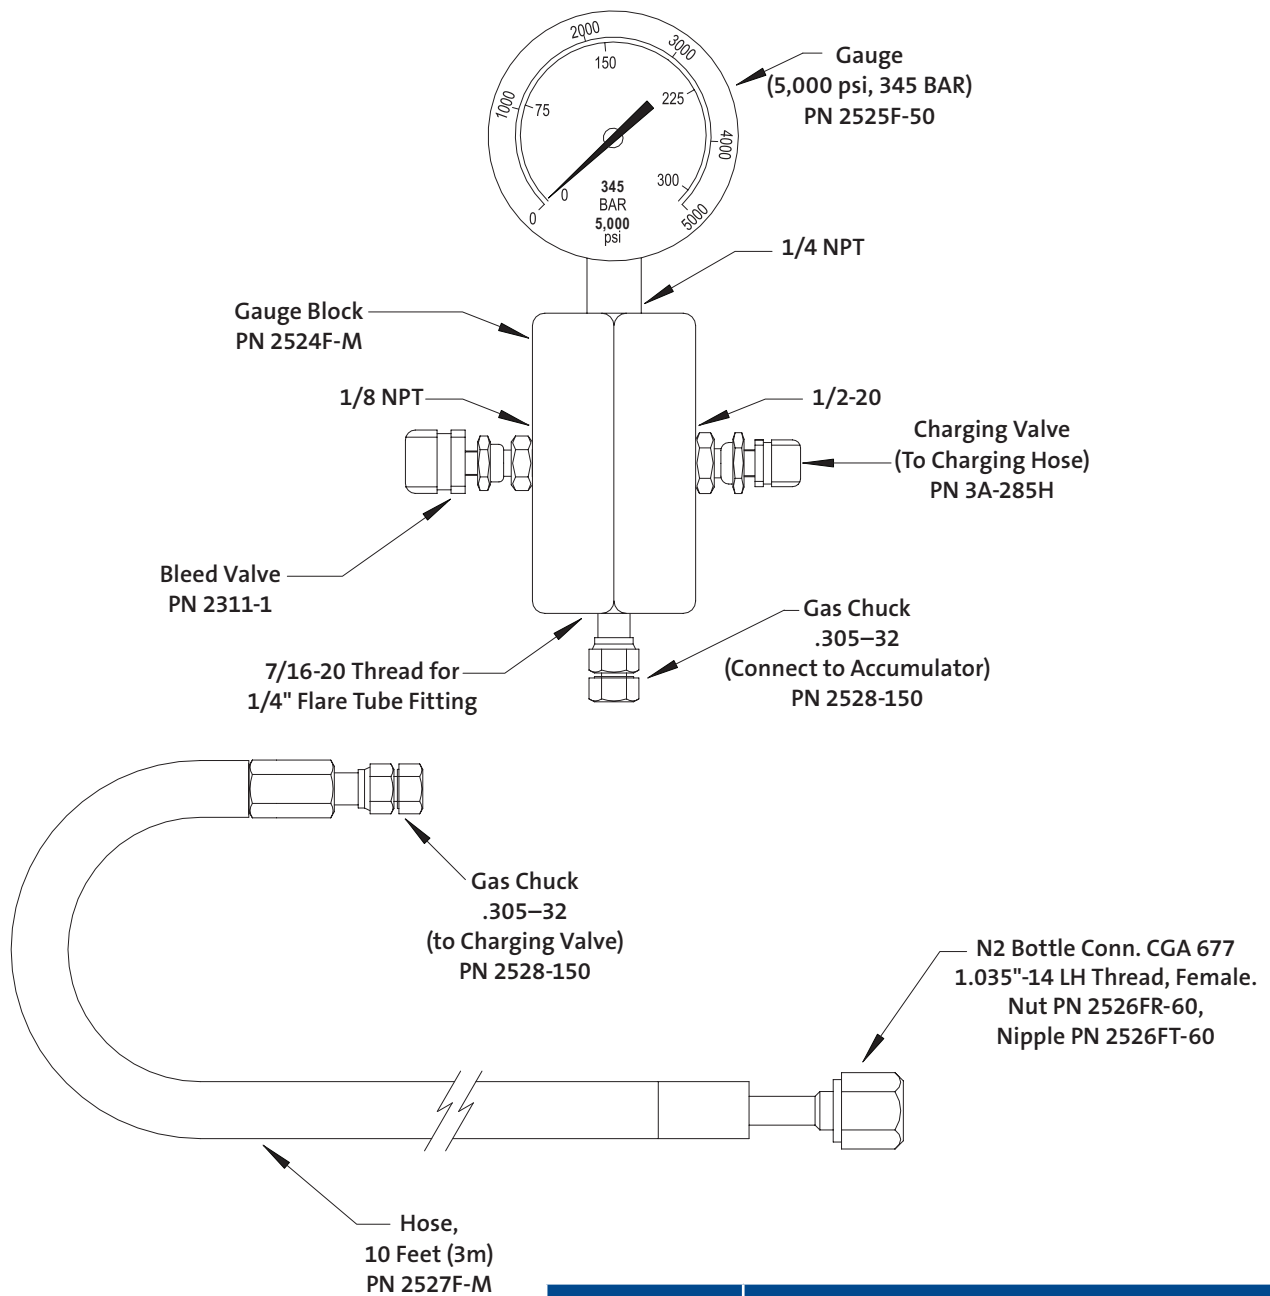

CHARGING GAUGE & HOSE ASSEMBLY

Part Number	Description
G2525F-M	Gauge Assembly
G2527F-M	Charging Hose Assembly
GG2527F-M	Complete Charging Gauge and Hose Assembly
GG2527F-M-C	Complete Charging Gauge and Hose Assembly w/Case

Specifications subject to change without notice.

TOBUL ACCUMULATOR INCORPORATED

www.fst.com

FREUDENBERG
SEALING TECHNOLOGIES

FREUDENBERG
INNOVATING TOGETHER