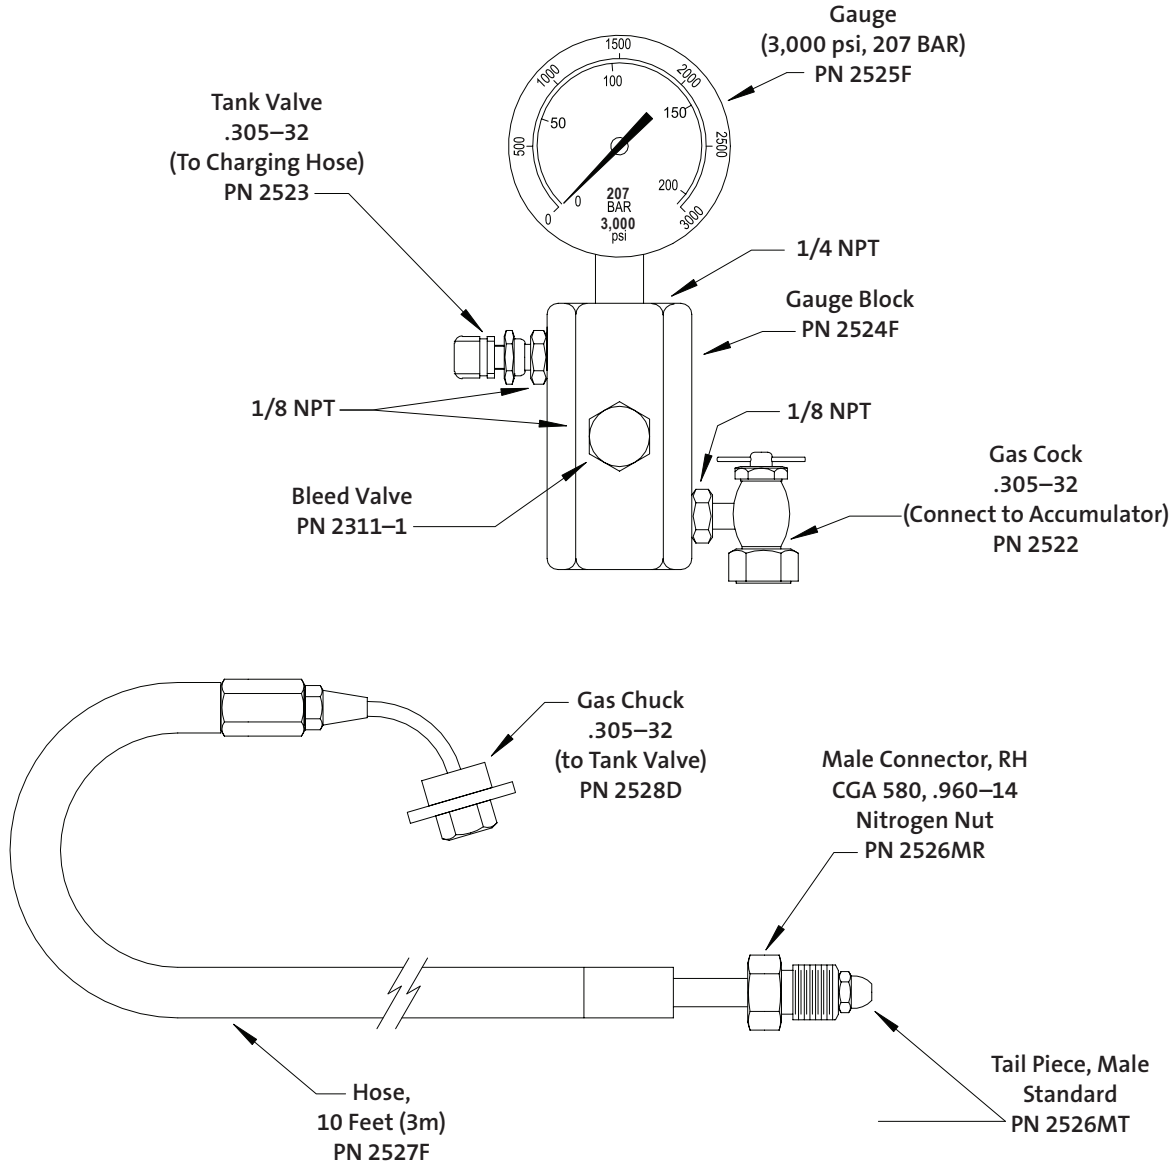

CHARGING GAUGE & HOSE ASSEMBLY

Part Number	Description
G2525F	Gauge Assembly
G2527F	Charging Hose Assembly
GG2527F	Complete Charging Gauge and Hose Assembly
GG2527F-C	Complete Charging Gauge and Hose Assembly w/Case
2522-EXT	Gas Cock Extension, Optional (Not Shown)

TOBUL ACCUMULATOR INCORPORATED
www.fst.com

Specifications subject to change without notice.