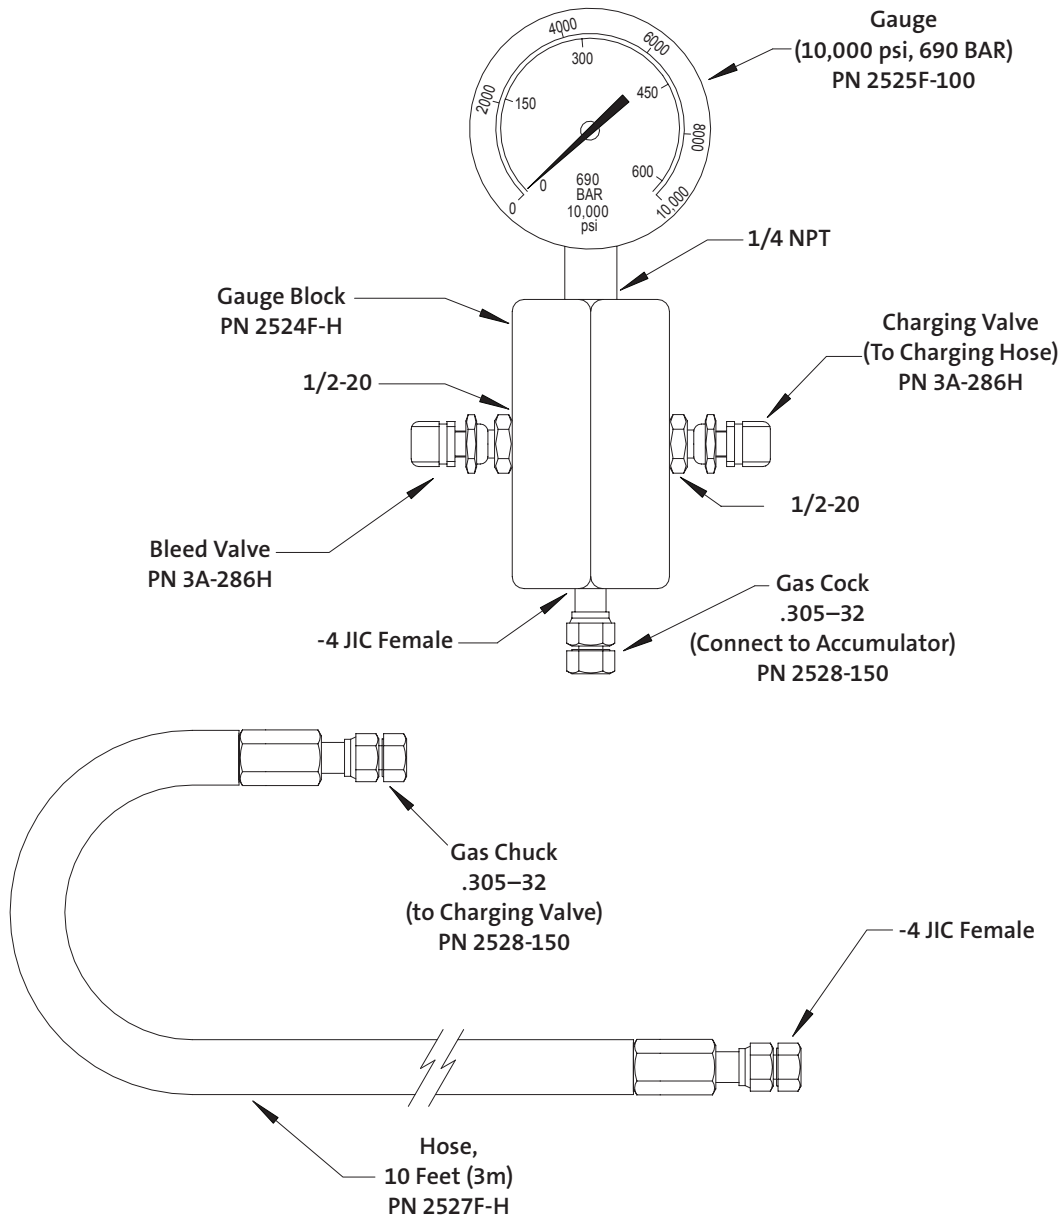

CHARGING GAUGE & HOSE ASSEMBLY

Part Number	Description
G2525F-H	Gauge Assembly
G2527F-H	Charging Hose Assembly
GG2527F-H	Complete Charging Gauge and Hose Assembly
GG2527F-H-C	Complete Charging Gauge and Hose Assembly w/Case

Specifications subject to change without notice.

TOBUL ACCUMULATOR INCORPORATED

www.fst.com

FREUDENBERG
SEALING TECHNOLOGIES

FREUDENBERG
INNOVATING TOGETHER